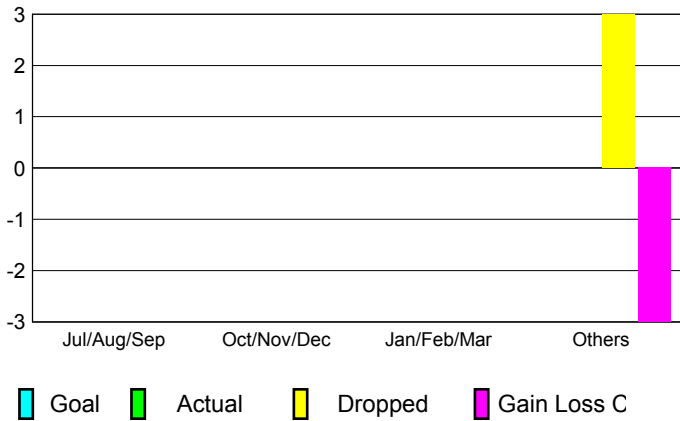

GMT: **SHINOBU GOTO**

Location: **JAPAN**

GMT CA: **5**

CLUBS

Month	New Club Goal	Actual New Clubs	Actual Dropped Clubs	Gain/Loss of Clubs
2012-2013				
Jul/Aug/Sep	0	0	0	0
Oct/Nov/Dec	0	0	0	0
Jan/Feb/Mar	0	0	0	0
Apr/May/June	0	0	3	-3
Totals	0	0	3	-3

Club Results 2012-2013

Goal, New, Dropped, Gain/Loss

MEMBERSHIP

Month	Net Memb Goal	Actual New Memb	Actual Dropped Memb	Gain/Loss of Memb
2012-2013				
Jul/Aug/Sep	0	51	33	18
Oct/Nov/Dec	0	14	19	-5
Jan/Feb/Mar	0	33	32	1
Apr/May/June	0	37	63	-26
Totals	0	135	147	-12