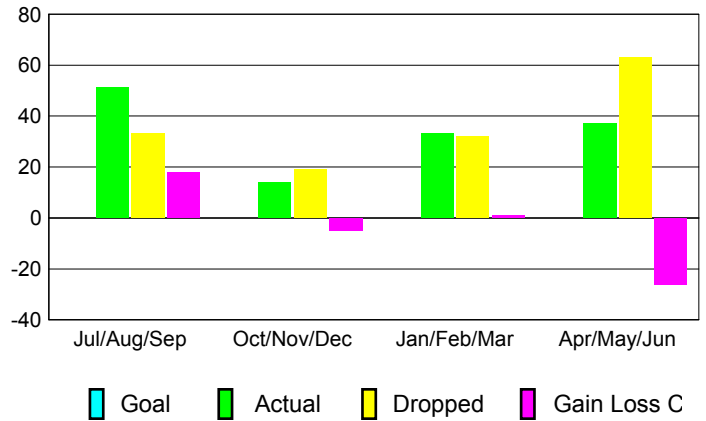

GMT: **SHINOBU GOTO**

Location: **JAPAN**

GMT CA: **5**

CLUBS

Month	New Club Goal	Actual New Clubs	Actual Dropped Clubs	Gain/Loss of Clubs
2012-2013				
Jul/Aug/Sep	0	0	0	0
Oct/Nov/Dec	0	0	0	0
Jan/Feb/Mar	0	0	0	0
Apr/May/June	0	0	3	-3
Totals	0	0	3	-3

Club Results 2012-2013

Goal, New, Dropped, Gain/Loss

MEMBERSHIP

Month	Net Memb Goal	Actual New Memb	Actual Dropped Memb	Gain/Loss of Memb
2012-2013				
Jul/Aug/Sep	0	51	33	18
Oct/Nov/Dec	0	14	19	-5
Jan/Feb/Mar	0	33	32	1
Apr/May/June	0	37	63	-26
Totals	0	135	147	-12

Membership Results 2012-2013

Goal, New, Dropped, Gain/Loss

YTD Status Quo Clubs 2012-2013

Status Quo Clubs Compared to Status Quo Members

Gender Comparison 2012-2013

Club Gain/Loss 2012-2013

Membership Gain/Loss 2012-2013